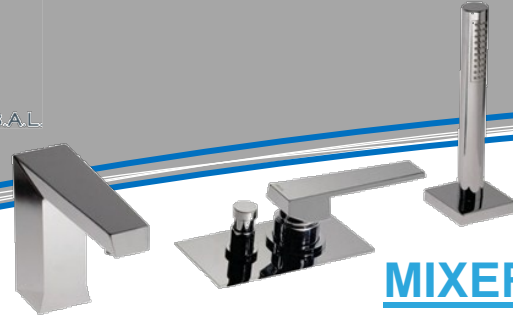

WADIH JREISSATI & FILS S.A.L. PRODUCTS

MIXERS

BONGIO
GROHE
KOHLER

ACCESSORIES

GROHE
BONGIO
EXPOKRO

TILES

NIRO CERAMIC
APARICI
CAESAR
FONDOVALLE
GRES PANIA
RAGNO

SANITARY

ART CERAM
HATRIA
KOHLER
KOHLER EUROPE
THE BATH COLLECTION